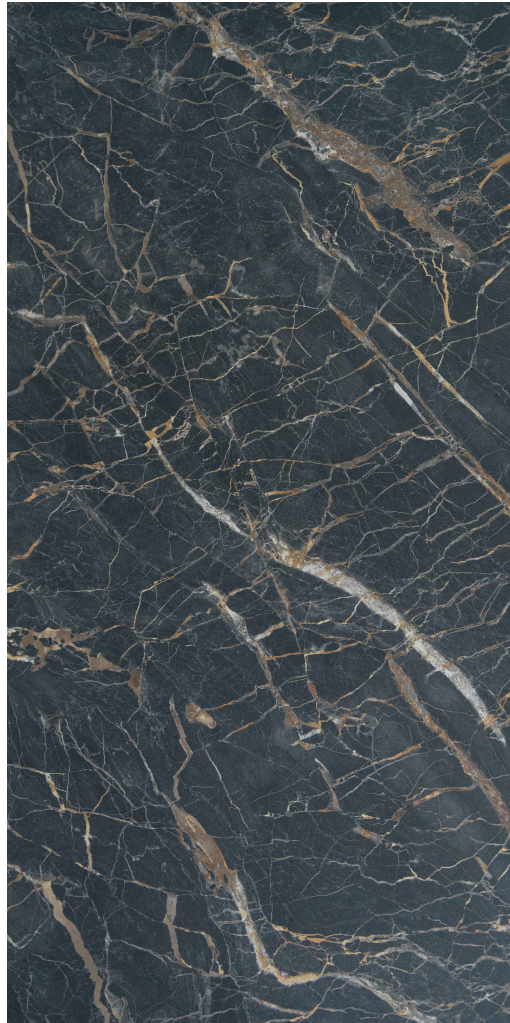

SDL-40402-SKR

PRODUCT SPECIFICATIONS

| | |
|---------------------|-------------------------|
| PRODUCT TYPE | Design Master Laminates |
| PRODUCT CODE | SDL-40402-SKR |
| PRODUCT NAME | SDL 40402 |
| CATEGORY | Stone |
| SUBCATEGORY | Stone |
| TEXTURE | Silk Raso (SKR) |
| SIZE | 4ft x 8ft |
| THICKNESS | 1 mm + |